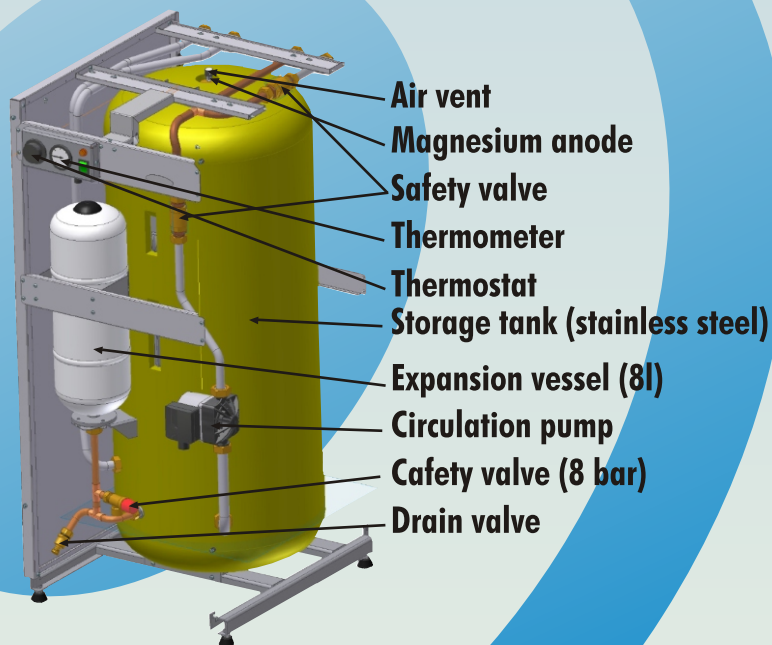

www.motan.ro

STORAGE TANK

High DHW comfort

BA120LPV

Stainless steel

120 liters

Circulation pump included

Expansion vessel included

Warranty: 3 years

Characteristics:

- The storage tank is made from stainless steel, this fact assure 10 years medium lifetime through the corrosion resistance;
- Must be attached to a boiler which produce domestic hot water;
- Results an assembly: gas boiler - storage tank with a superior efficiency and an utilisation at a larger scale: can be coupled at bithermal and monothermal boilers;
- Storage and maintain the setting temperature of domestic hot water;
- Compact product which incorporate the safety elements: expansion vessel (8l), safety valve (8 bar) and control elements: control panel (composed from an thermostat and a thermometer) and temperature sensors;
- Supplementary anti-corrosion protection, assured by magnesium anode, which have the role of Ca and Mg ions attracting;
- The user needs only to connect the storage tank at the gas boiler, because of incorporated elements and accessories.

Main parts:

Name:	Storage tank DHW
Type:	BA120LPV
Maximum level of noise:	< 50 dB(A)
Capacity of storage domestic hot water:	120 litri
Maximum pressure of domestic hot water:	8 bar
Test hydraulic pressure:	12 bar
Recommended maximum input pressure:	5 bar
Maximum DHW temperature:	65 °C
Flow values domestic hot water:	16.5 l / min. (ΔT=30°C)
Storage minimum temperature:	5 °C
Expansion vessel with membrane:	8 litri
Electric characteristics:	230V/50Hz - 135W
Netto weight (without water):	61 kg
Grosso weight (with water):	181 kg
Connections:	
Inlet domestic cold water	3/4 "
Outlet domestic hot water	3/4 "
Outlet/Inlet circulating water	3/4 "
Dimensions:	
Depth (mm)	633
Length (mm)	500
Height (mm)	1105