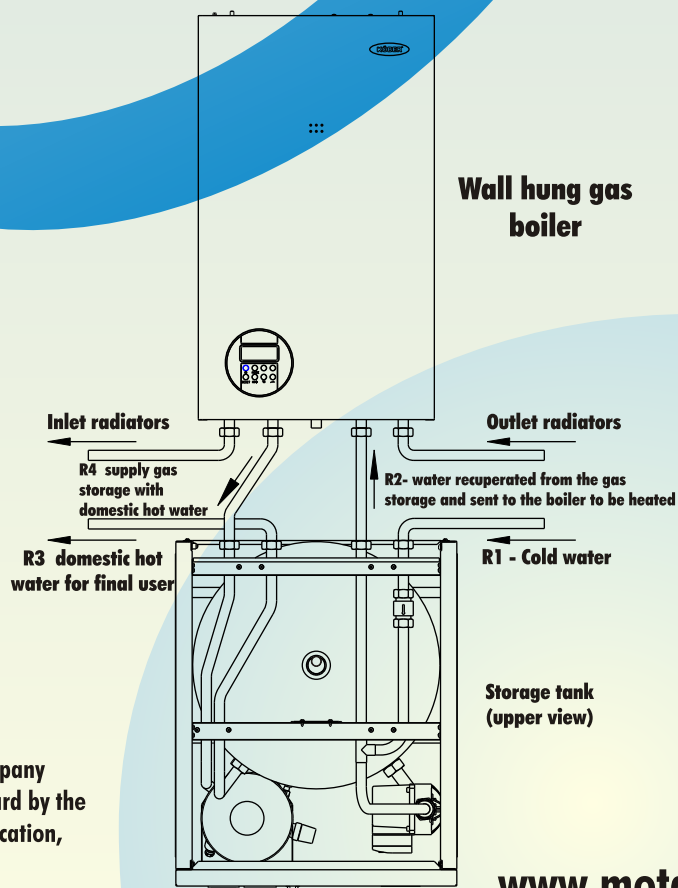

Connections:

The Quality Management System implemented within our company assures and is certified according to the ISO 9001:2000 standard by the Certification German Organizations Germanischer Lloyd certification, TÜV SÜDDEUTSCHLAND

www.motan.ro

KÖBER Ltd. Dumbrava Roşie, VADURI Branch; Office: Vaduri no 280, Alexandru cel Bun Commune, Neamţ district; postal code 617511, ROMANIA; phone: +40 233 241746; 241746; 241933; 241945; Fax: +40 233 241929; E-mail: office.vaduri@kober.ro; www.motan.ro